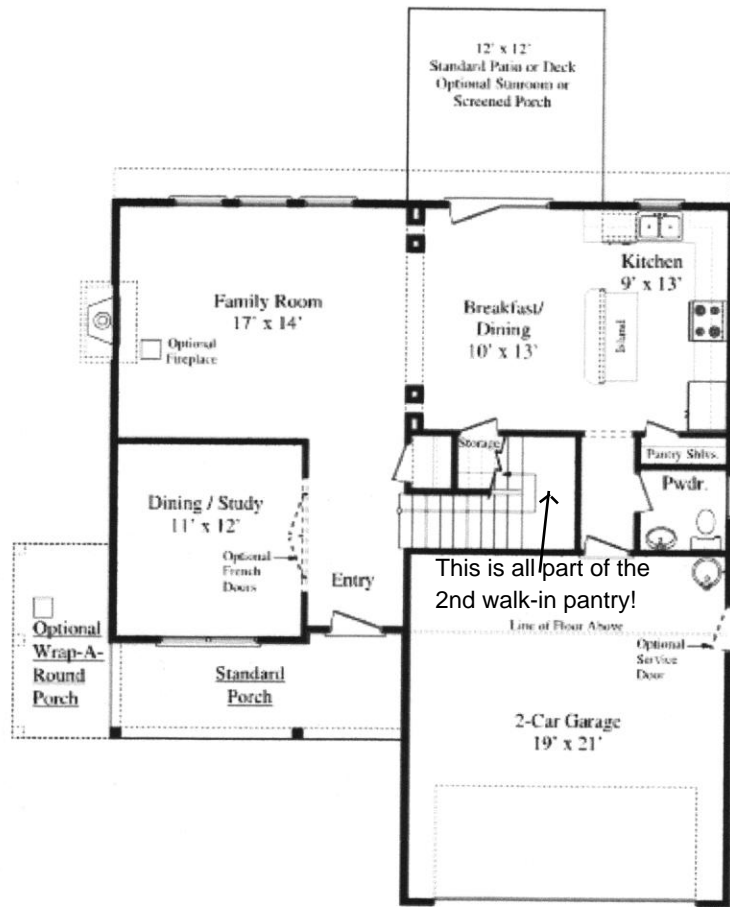

FIRST FLOOR

SECOND FLOOR

Please note: 1532 Maple Grove Drive has the added FROG. This upgrade changed the layout of the walk-in closets in the Master Suite and in Bedroom 2.

ASHBURY  
1927 SQ FT + Bonus Room