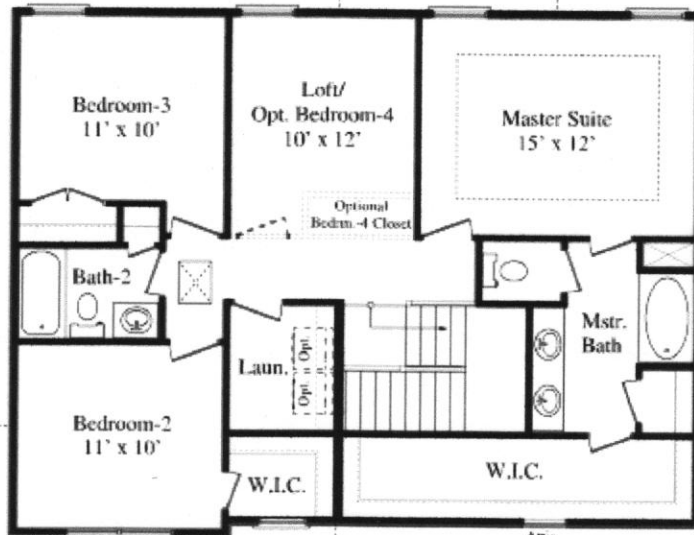

FIRST FLOOR

SECOND FLOOR

Please note: 1532 Maple Grove Drive has the added FROG. This upgrade changed the layout of the walk-in closets in the Master Suite and in Bedroom 2.

ASHBURY  
1927 SQ FT + Bonus Room