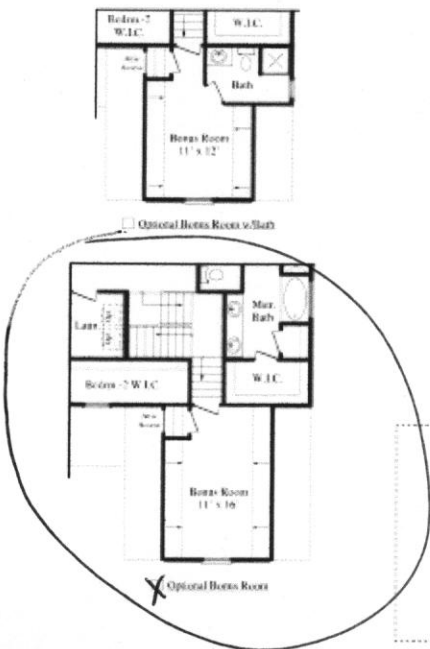

FIRST FLOOR

SECOND FLOOR

Please note: 1532 Maple Grove Drive has the added FROG. This upgrade changed the layout of the walk-in closets in the Master Suite and in Bedroom 2.

ASHBURY  
1927 SQ FT + Bonus Room